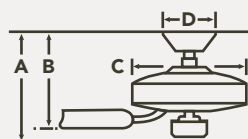

OPTIONAL CONTROLS

- 6-SPEED DC WALL TRANSMITTER 370036 (Shown)**

BLADE SPECS

Blade Finish & Part Number (Side 1)	Fan Finish (Reversible)
Silver FB300168 NI	NI Brushed Nickel
Dark Oak FB300168 OBB	OBB Oil Brushed Bronze™
Walnut FB300168 PN	PN Polished Nickel

HANGING MEASUREMENTS

FLUSH MOUNT			
Fixture Drop (from ceiling)	Blade Drop (from ceiling)	Housing (width)	Ceiling Canopy (width)
A: 24.25"	B: 24.25"	C: 8.00"	D: 8.00"

AIR PERFORMANCE

AIRFLOW Cubic Ft. Per Minute on High	POWER USAGE Watts on High (Excludes Lights)	AIRFLOW EFFICIENCY Cubic Ft. Per Minute Per Watt
5780	31	184